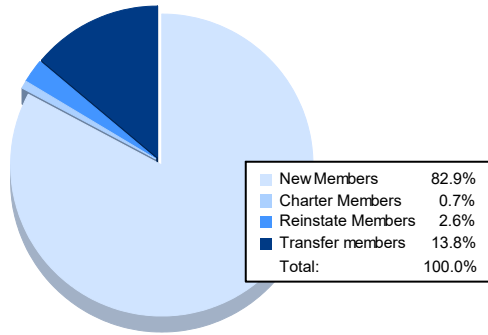

Year	New Clubs	Dropped Clubs	Gain/ Loss Clubs	New Members	Charter Members	Reinstate Members	Transfer Members	Total Member Added	Total Members Dropped	Gain/ Loss Members
2016-2017	0	2	-2	145	4	6	21	176	213	-37
2017-2018	0	0	0	145	5	3	24	177	202	-25
2018-2019	0	2	-2	114	3	6	14	137	241	-104
2019-2020	0	3	-3	102	2	5	20	129	218	-89
2020-2021	0	1	-1	126	1	4	21	152	162	-10
<b>Average</b>	<b>0</b>	<b>2</b>	<b>-2</b>	<b>126</b>	<b>3</b>	<b>5</b>	<b>20</b>	<b>154</b>	<b>207</b>	<b>-53</b>

### Membership Composition June 2021 Cumulative